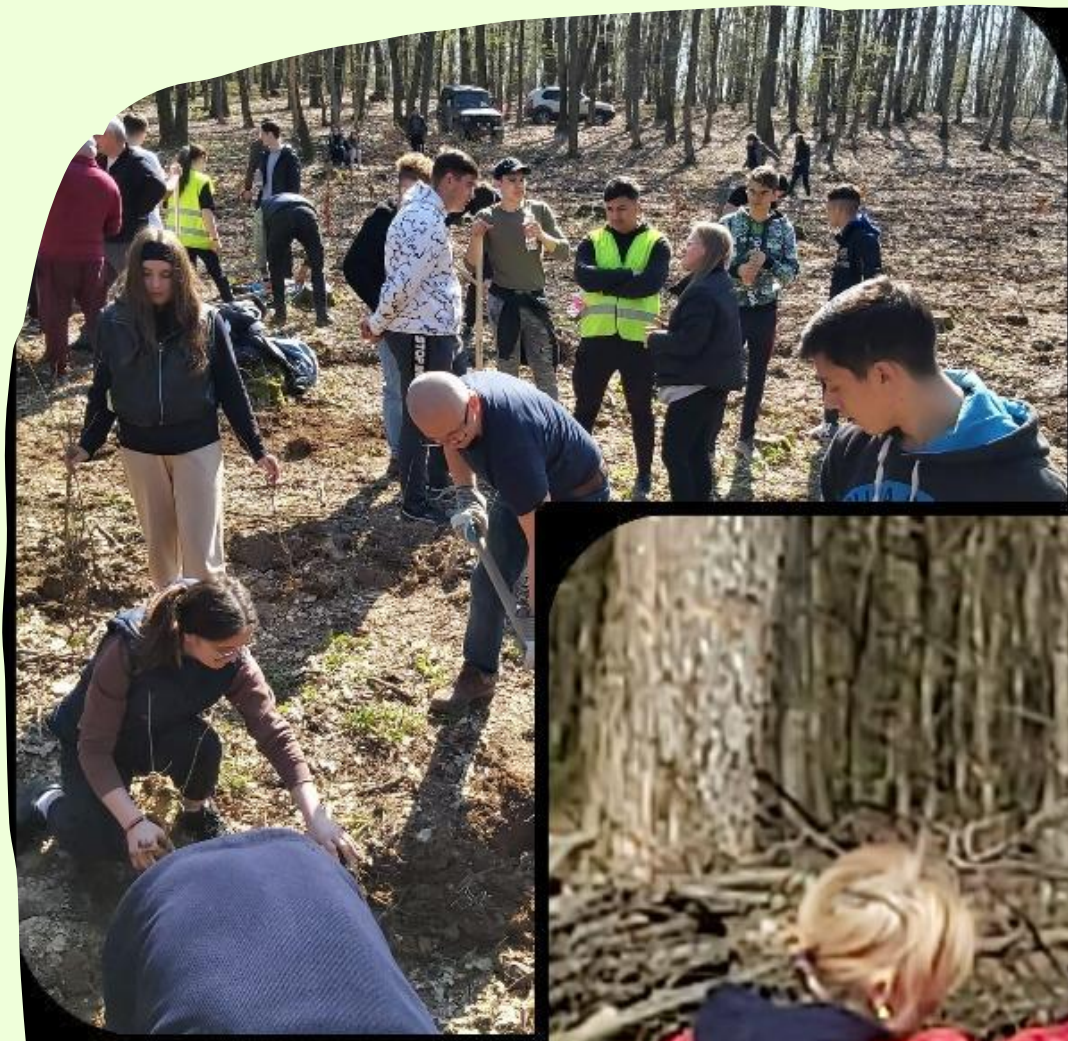

PĂDUREA ERASMUS

The Erasmus Forest

HOREA

The Seven Erasmus Forests project was launched in 2021 as part of the institutional strategy to support the European objectives of sustainable development by the community of beneficiaries of projects funded by the Erasmus+ and European Solidarity Corps programmes and the staff of the ANPCDEFP, during the period 2021-2027.

BIHOR
COUNTY

**7000 square metres
of land ready to be
planted with trees**

**Land provided by the
Forestry Department of
the Bihor county**

3500
seedlings

3
tree
'species

125
students

>50
volunteers

3500 seedlings provided by the Bihor Forestry Department were planted.

Trees such as ash, sessile oak, and brown oak were planted.

125 Erasmus students, 20 fire brigade volunteers, Marghita city police force, bank representatives and other local stakeholders participated.